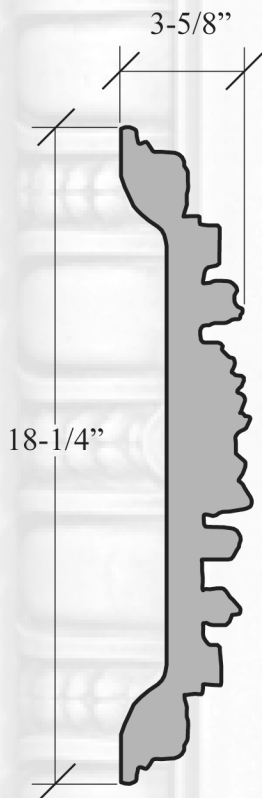

PLAS 842 ~ LARGE RINCEAU FRIEZE

PHOTO SCALE: 1/8" = 1"

PROFILE SCALE: 3/16" = 1"

DETAILED VIEW NOT TO SCALE

PLAS 842

**LARGE RINCEAU
FRIEZE**

3-5/8" PROJECTION

18-1/4" HEIGHT

68-1/2" LENGTH

65 LBS. PER LENGTH

74" SHIPPING

LENGTH